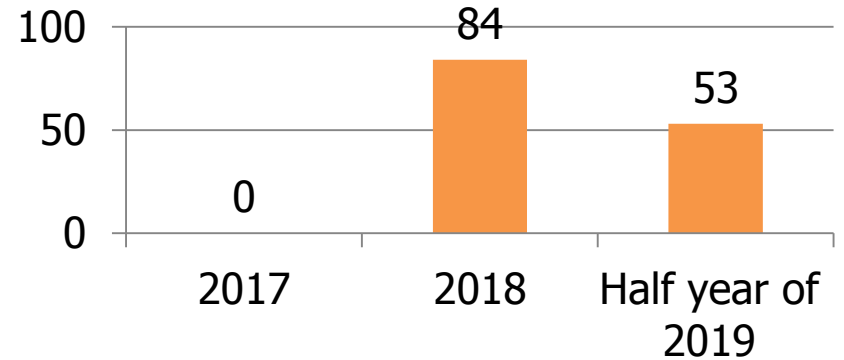

Employer's OSH training