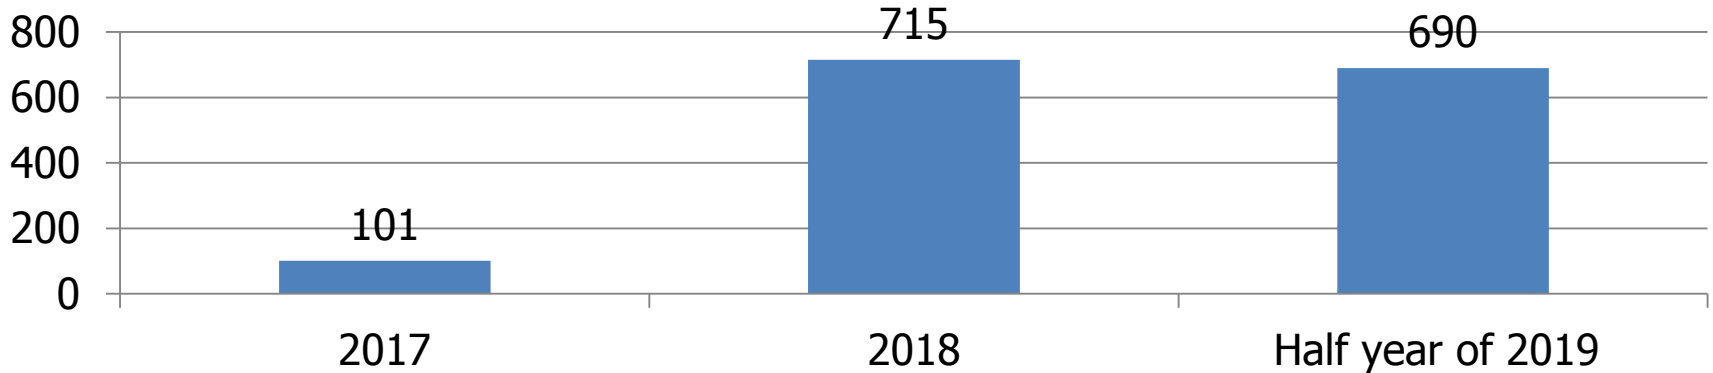

OSH graduates & graphs

High risk workplace OSH training

Professional training

LIFTING & TRANSPORTATION VEHICLE

- Crane integrity respondent
- Crane cargo transfer safety respondent
- The bridge crane operator
- Tower crane operator
- The self-propelled projectiles crane operator
- Crane operator
- The basket lift operator
- Auto loader operator
- Auto loader operator of construction
- Hauler wire rope
- Bulldozers operators
- Machinery Repairman
- Electrical machinery