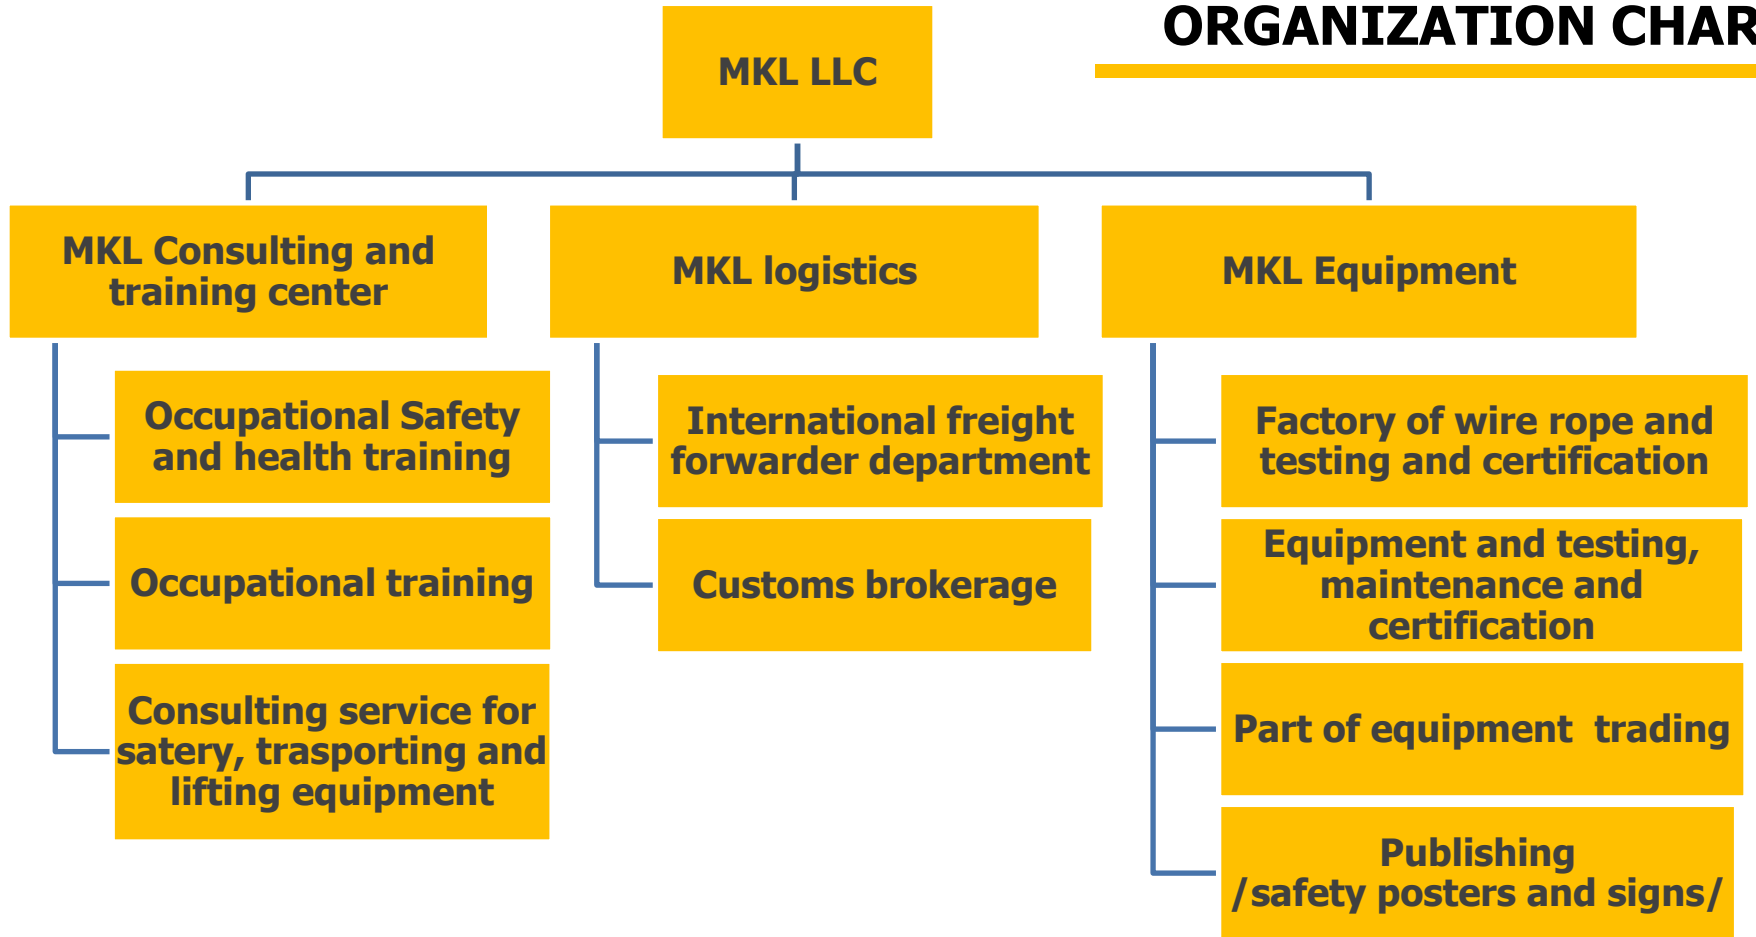

M K L

BRIEF INTRODUCTION OF MKL LLC

Ulaanbaatar city
2019

Our company was established in 2005 and we provide lifting, transport machinery repair, service and trade and further in 2006 we found professional training and production centre by expanding our activities.

From the 2013 we are operating transportation and logistics services, customs brokerage activities, and found Russian steel sling stripes industry.

**GET TO
KNOW US**

M K L

Our main activity

- Professional training
- Occupational safety and health training
- Consulting
- International freight forwarding
- Custom brokerage
- Steel sling stripe production, test and verification, maintenance
- Equipment and spare parts trading
- HSE and the professional edition:

ORGANIZATION CHART

**People, who love
profession from the heart,
can reach to success.**

Our goal is to conduct
professional training focused
on the preparation skilful and
experienced employees.

Training & Consulting

Our training centre is operating under the license of Ministry of Labour and social protection and National Occupational Health and safety centre.

Also we are conducting training focused on OSH training for the interested organizations and individuals.